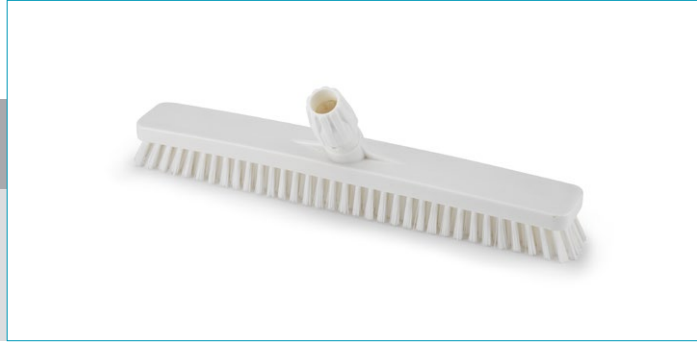

Washing brush 45 cm - White - Tough bristle

Washing brush with short bristles for cleaning stubborn dirt. Universal connection suitable for all main thread types (ITA-FRA-GER-USA) and equipped with ring nut for handles \varnothing 21-25 mm

Available versions

Size	Cod. 1016 (30 cm) - Cod. 1014 (60 cm)	Bristle type	Medium - \varnothing 0,5
Colour	B R Y G	Material	Detectable