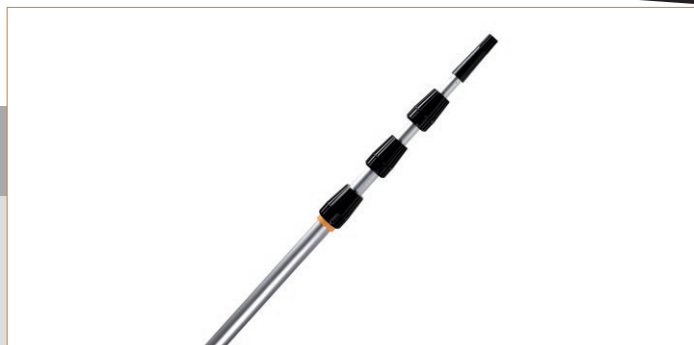

Industrial aluminium telescopic pole 8 m

Telescopic aluminium pole in 4 sections with a maximum extension of 8 m. Professional and lightweight, the rings adjust and secure the height selected by the operator. Complete with cone with Italian thread for maximum functionality and practicality. It can be used both with tools suitable for cleaning windows and cobweb brushes as well as with brooms and mops.

Code	Colour	Size (mm)	Material	Thread	Net weight (kg)
758	Grey - Black - Orange	2350 x Ø 35	PP - AL	Italian	2,3

Features

Quality: rigorous tests and controls are put in place to ensure compliance with the highest quality standards.

Durability: designed to withstand frequent and intensive use, ensuring a long service life.

Compliance

REACH

Logistical information

External packaging type	Carton	Product barcode	8008805007585
Quantity per pack (pcs)	6	Box barcode	08008805007585
Box gross weight (kg)	14,4	Customs tariff	76169990
Box dimensions (mm)	2400 X 150 X 100	Country of origin	PRC
Box volume (m ³)	0,036	Palletising (pcs)	288
		Pallet dimensions (cm)	240 x 130 x 74,5